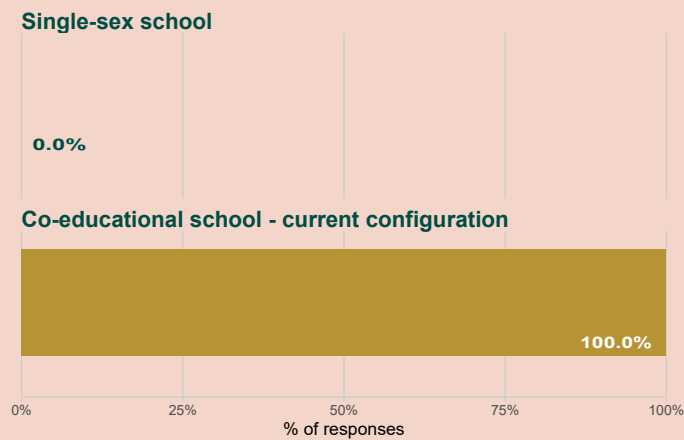

Results from 36 parents and guardians who indicated that they intend to enrol their children in this school in the future

Co-educational / single-sex preference