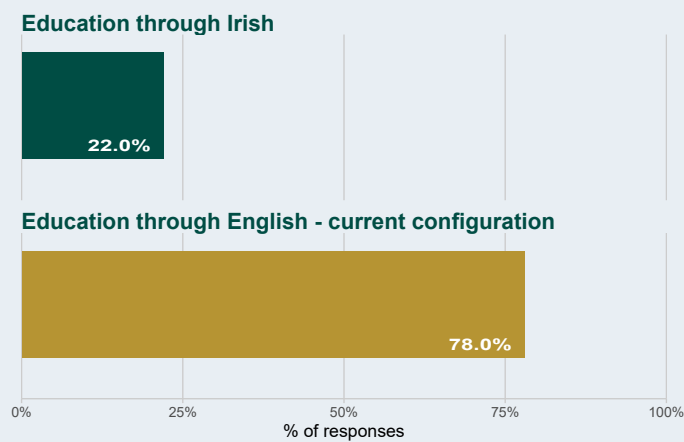

Language preference

Next Steps

The Department of Education and Youth has written to all schools and provided comprehensive information, including on how to understand the survey results and asking each school to reflect on their school-specific report, engage with their school community and consider if the school wishes to request to be included in the first group of schools to action the Primary School Survey results.