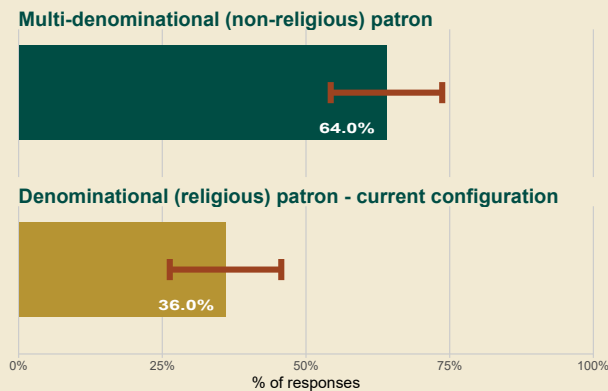

Patronage / ethos preference