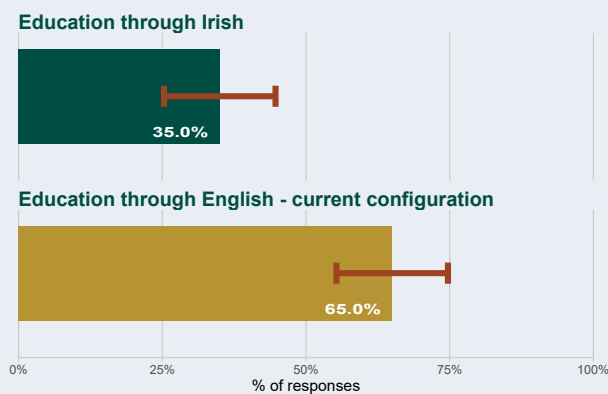

Language preference

School Response Rate

43%

69 out of 162 households

Overall School Margin of Error

Preferences will be $\pm 9.7\%$

(indicated by red bar)