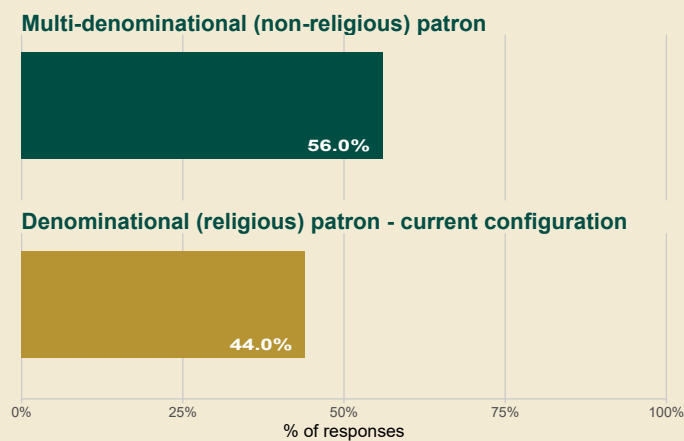

Patronage / ethos preference